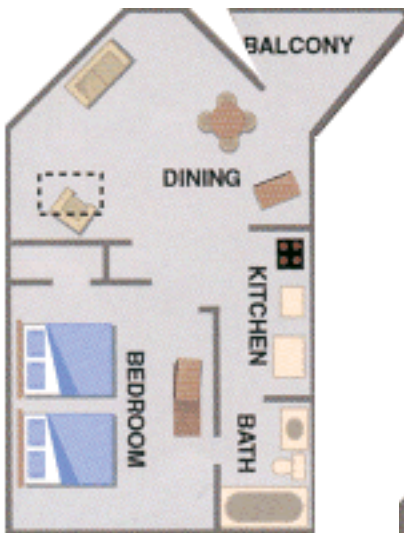

MONTEREY *Bay* SUITES

OCEANFRONT ALL SUITES RESORT

6804 North Ocean Boulevard
Myrtle Beach, SC

Nine of the oceanfront units feature extended curved balconies

The dramatic styling of this oceanfront resort makes a spectacular showing at night. Shown above are the south facing oceanview units over the parking deck. Below are the north facing units.

MONTEREY *Bay* SUITES

ALL SUITES RESORT UNIT FLOOR PLANS

SUITE A
OCEANFRONT

SUITE B
OCEANFRONT

SUITE C
ANGLE
OCEANFRONT

SUITE D
ANGLE
OCEANFRONT

SUITE E
ANGLE
OCEANFRONT