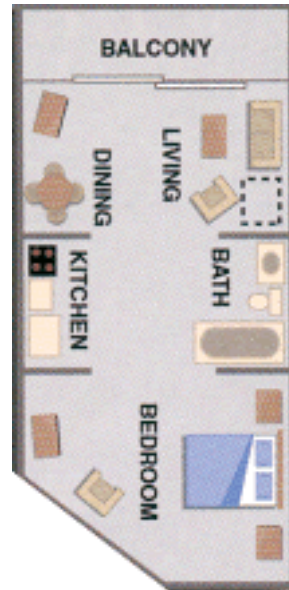

MONTEREY *Bay* SUITES

OCEANFRONT ALL SUITES RESORT

6804 North Ocean Boulevard
Myrtle Beach, SC

Nine of the oceanfront units feature extended curved balconies

The dramatic styling of this oceanfront resort makes a spectacular showing at night. Shown above are the south facing oceanview units over the parking deck. Below are the north facing units.

Call The Hoffman Group to learn more about becoming an owner in the exciting Monterey Bay Suites Resort.

MONTEREY Bay SUITES

The Monterey Bay Suites resort features multiple water amenities including rooftop pool over the parking deck, heated indoor pool, lazy river, oceanfront pool, jacuzzi, kiddie pool. Guests enjoy continental breakfast and spectacular views from the glass wall lobby!

MONTEREY *Bay* SUITES

ALL SUITES RESORT UNIT FLOOR PLANS

SUITE A
OCEANFRONT

SUITE B
OCEANFRONT

SUITE C
ANGLE
OCEANFRONT

SUITE D
ANGLE
OCEANFRONT

SUITE E
ANGLE
OCEANFRONT